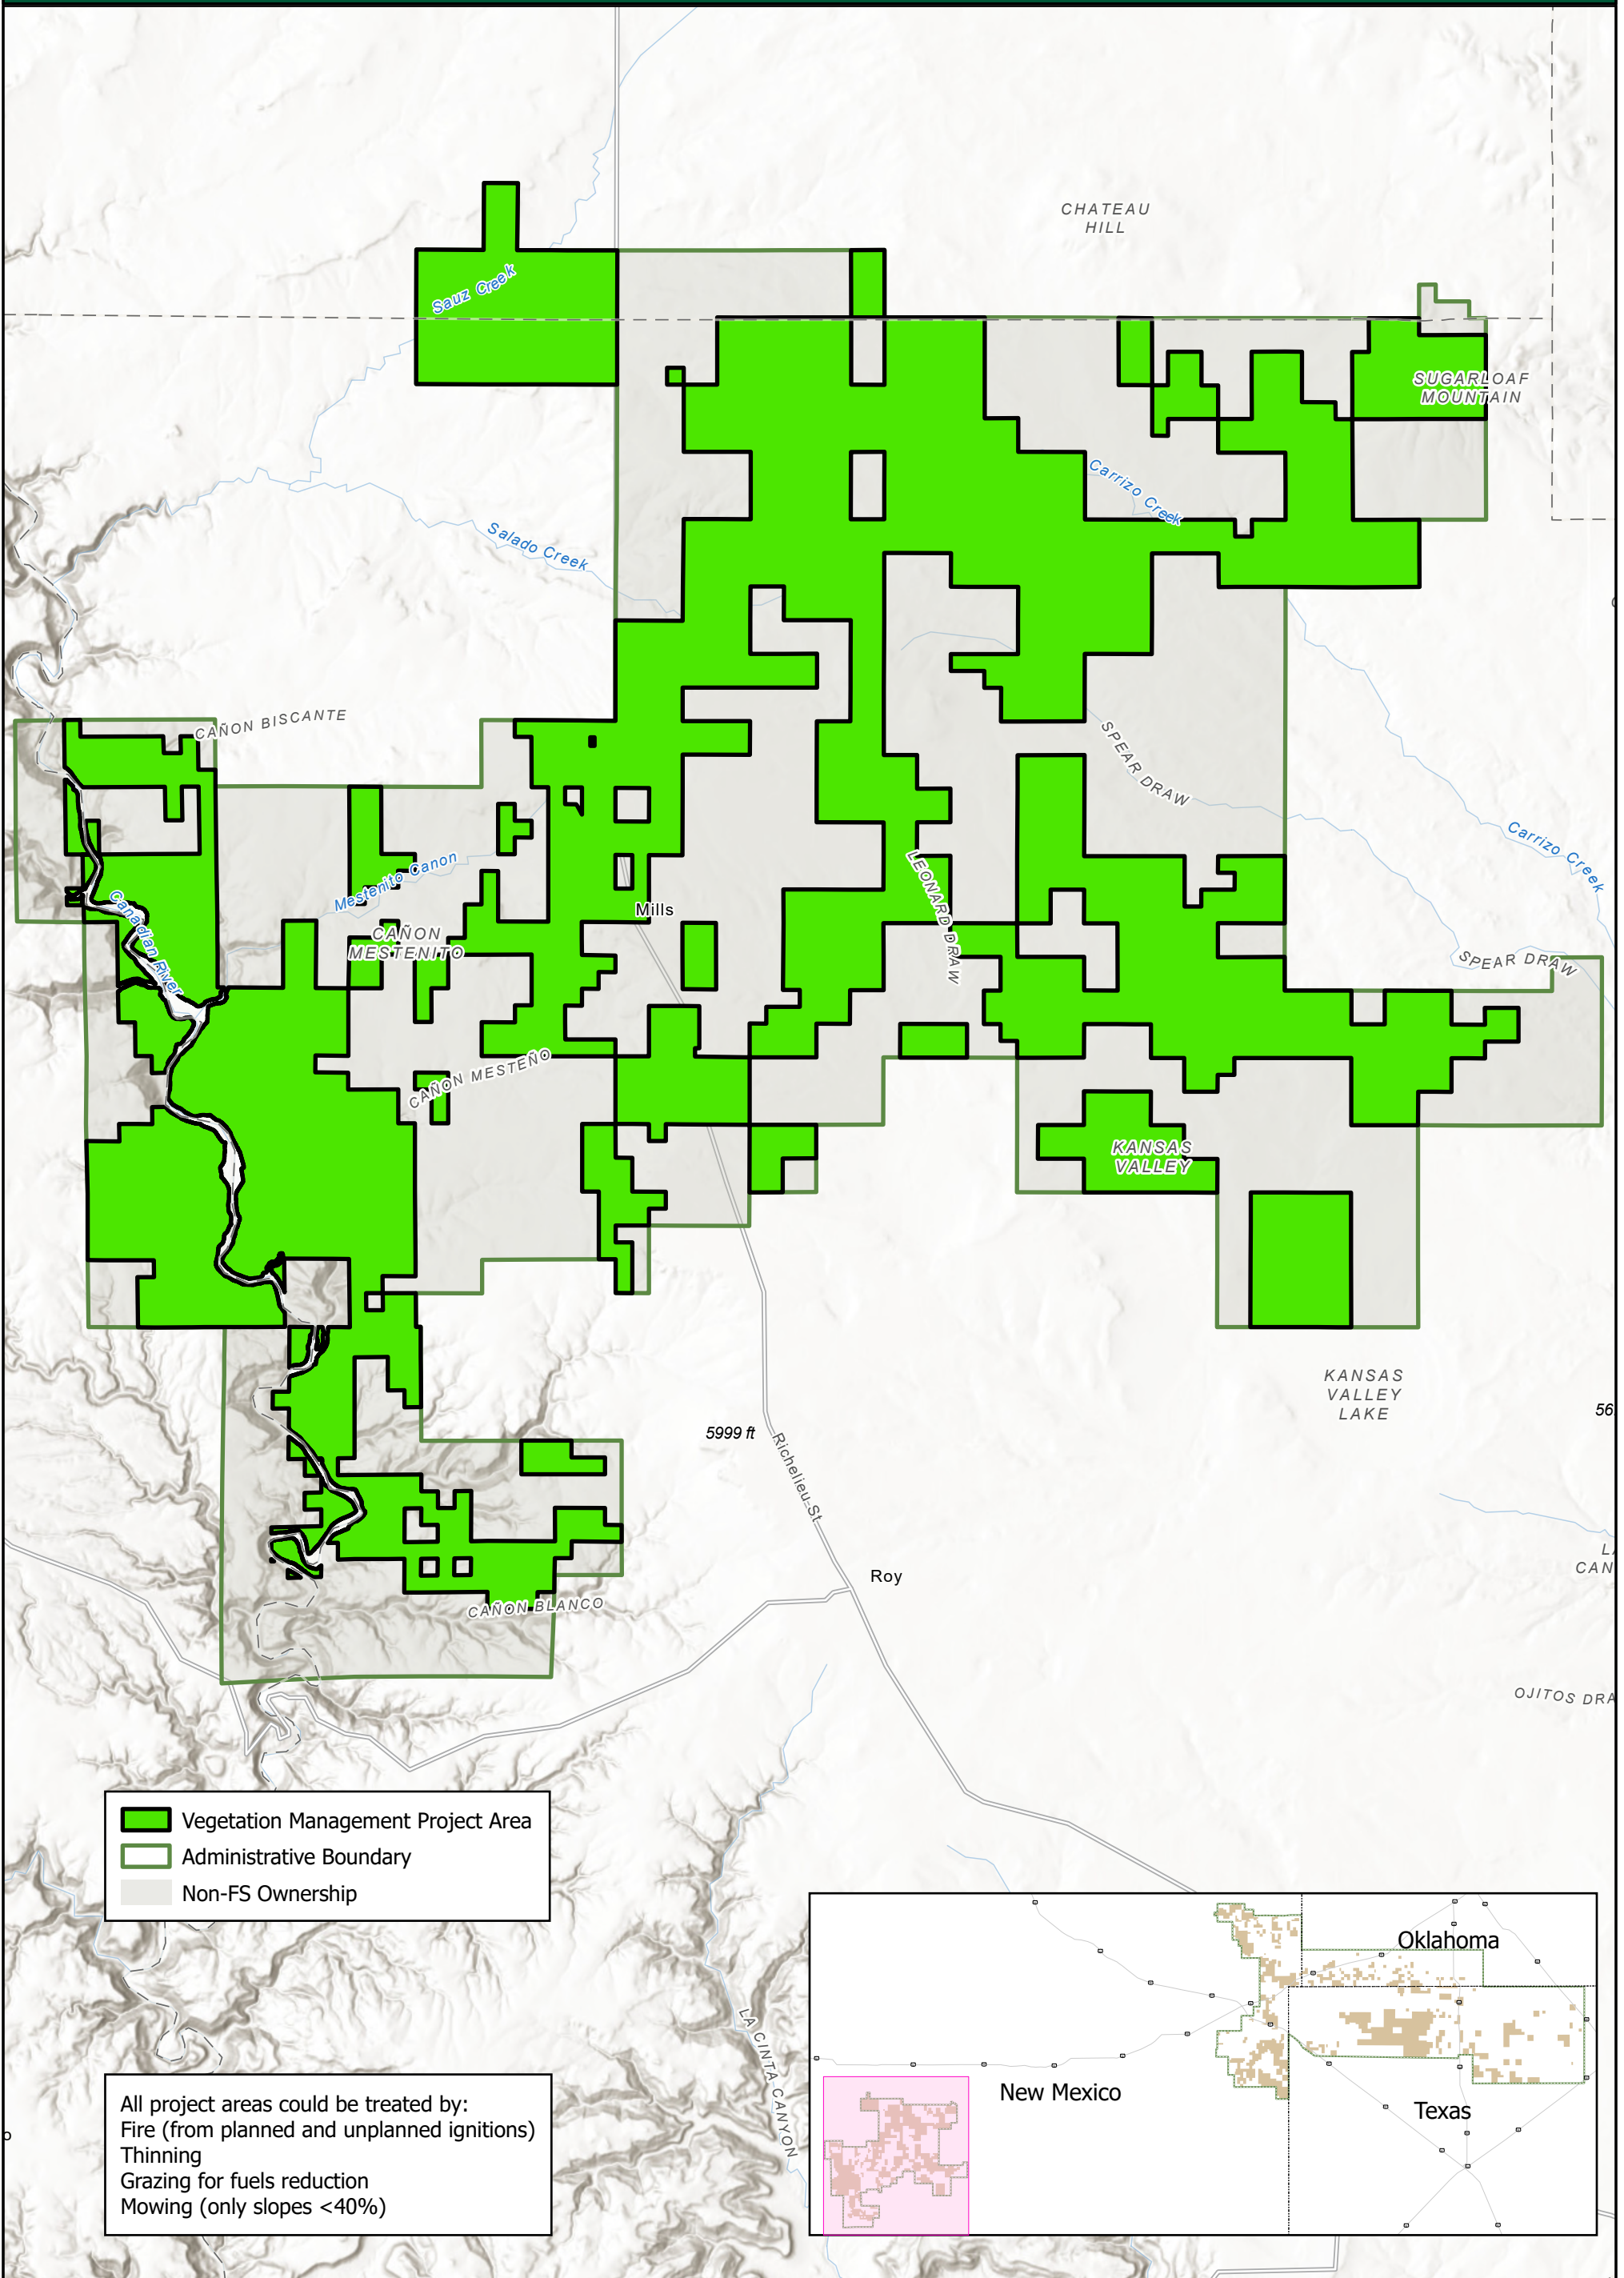

VEGETATION MANAGEMENT PROJECT - MILLS AREA | KIOWA & RITA BLANCA NATIONAL GRASSLANDS

Coordinate System: WGS 1984 Web Mercator Auxiliary Sphere
Projection: Mercator Auxiliary Sphere
Datum: WGS 1984

Date: 10/9/2024

USDA is an equal opportunity provider, employer and lender

This product is reproduced from geospatial information prepared by the USDA Forest Service. Geospatial information and GIS product accuracy may vary. Using GIS products for purposes other than those for which they were created may yield inaccurate or misleading results. USDA Forest Service reserves the right to correct, update, modify or replace GIS products without notification