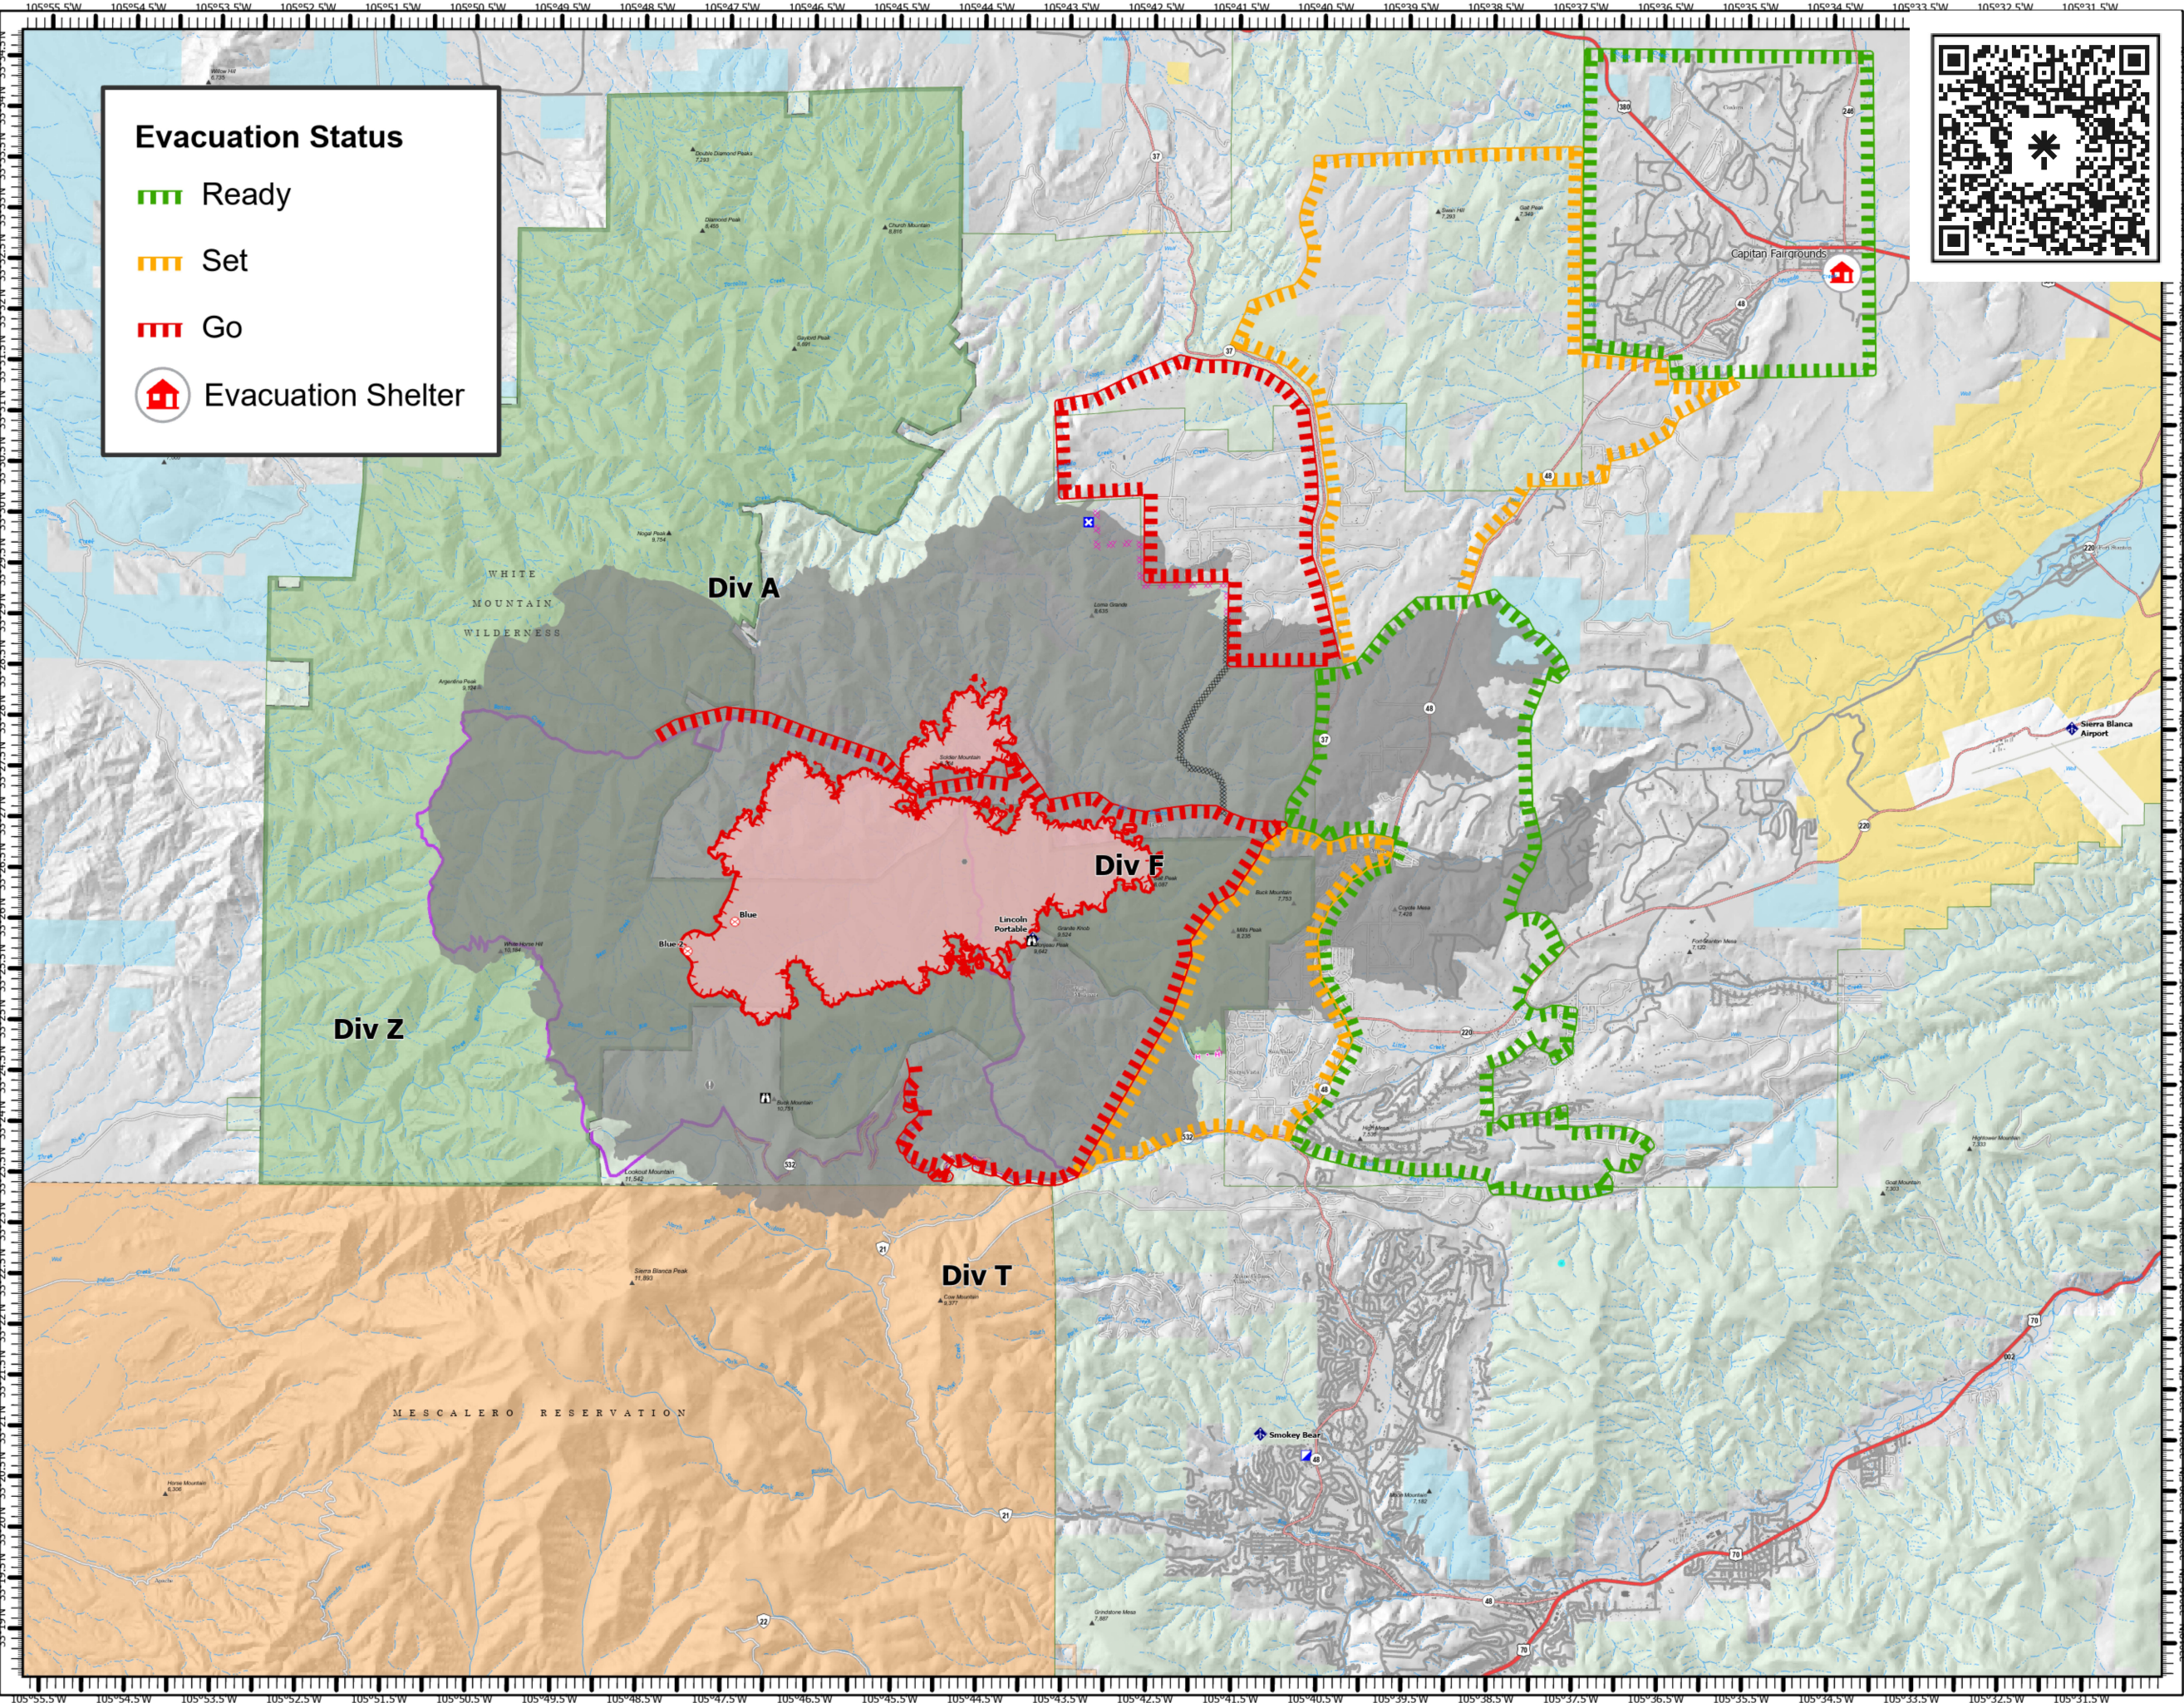

Evacuation

Blue 2
NM-LNF-000227
05/26/2024 Day

6,213 acres at 5/26/2024 0026

- Structure
- Incident Command Post
- Closure
- Lookout
- Fire Origin
- Value at Risk
- Other
- Mobile Weather Unit
- Completed Dozer Line
- Planned Dozer Line
- Planned Hand Line
- Uncontained
- Wildfire Daily Fire Perimeter
- Blue 2 Planning Area
- Primary Highway
- Secondary Highway
- Secondary Paved
- Secondary Dirt
- FS Wilderness Boundary
- Forest Service Land
- Bureau of Land Management Lands
- State Lands
- Little Bear Fire 2012

Evacuation Status

- Ready
- Set
- Go
- Evacuation Shelter

1:114,545 5/26/2024 0905
North American 1983 Datum, Lat/Long Grid