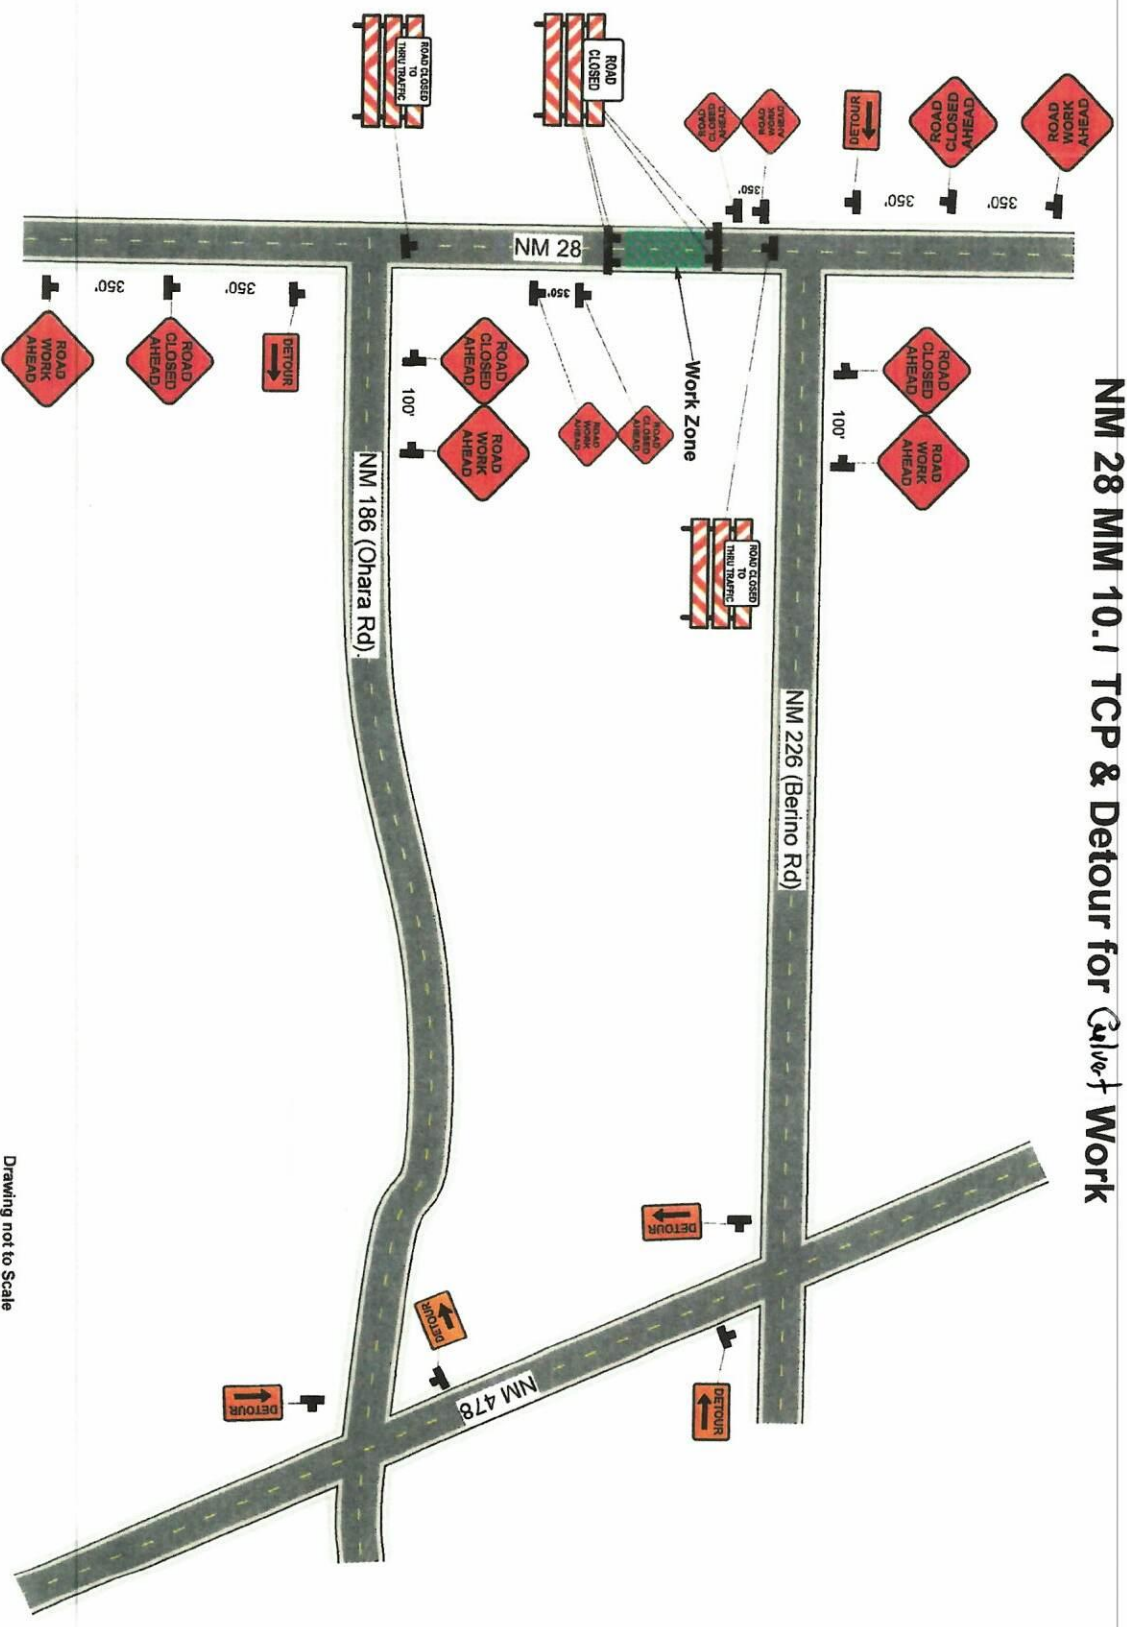

NM 28 MM 10.1 TCP & Detour for *Galvef* Work

Drawing not to Scale